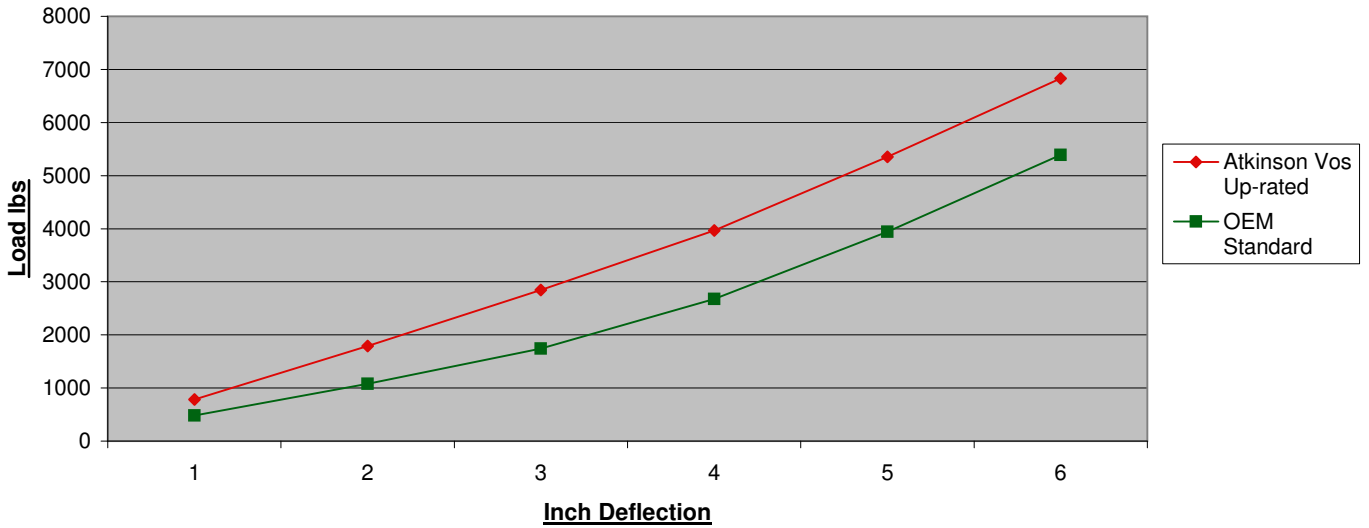

YELLOW SPRING U1000 - U1650 REAR

Atkinson Vos HD Springs U1000 - U1650 Rear v Standard Springs
Inches & Lbs

Atkinson Vos HD Springs U1000 - U1650 Rear v Standard Springs
Cm & Kg