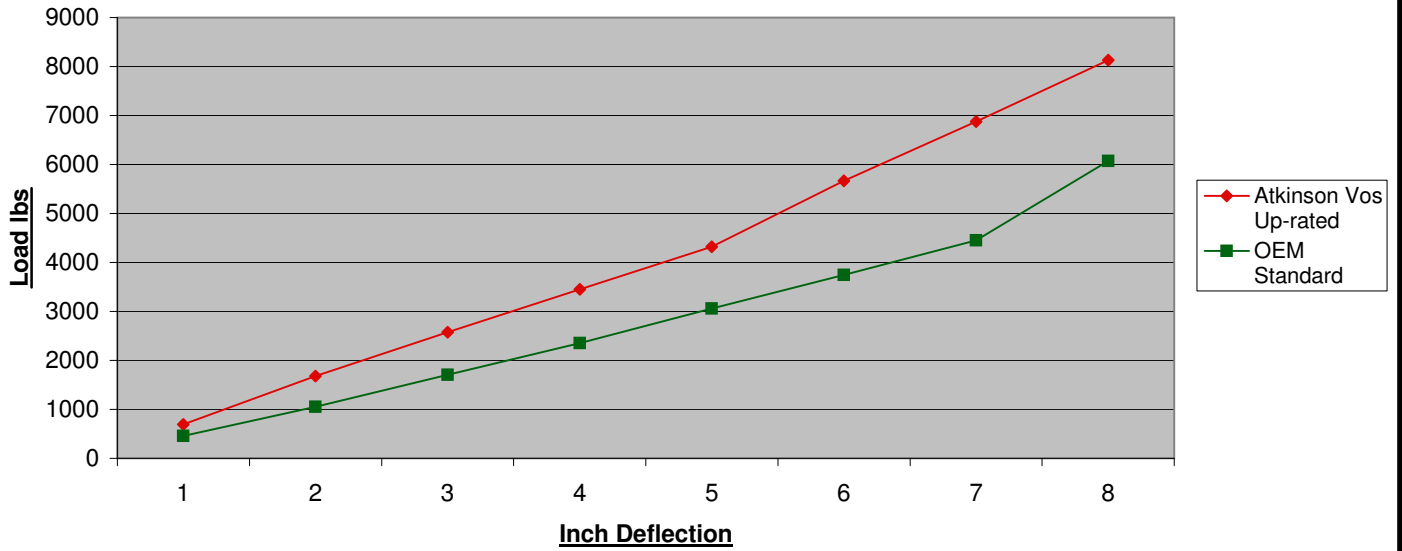

RED SPRINGS U1300 - U2450 REAR

**Atkinson Vos HD Springs U1300 - U2450 Rear v Standard Springs**  
**Inches & Lbs**

**Atkinson Vos HD Springs U1300 - U2450 Rear v Standard Springs**  
**Cm & Kg**