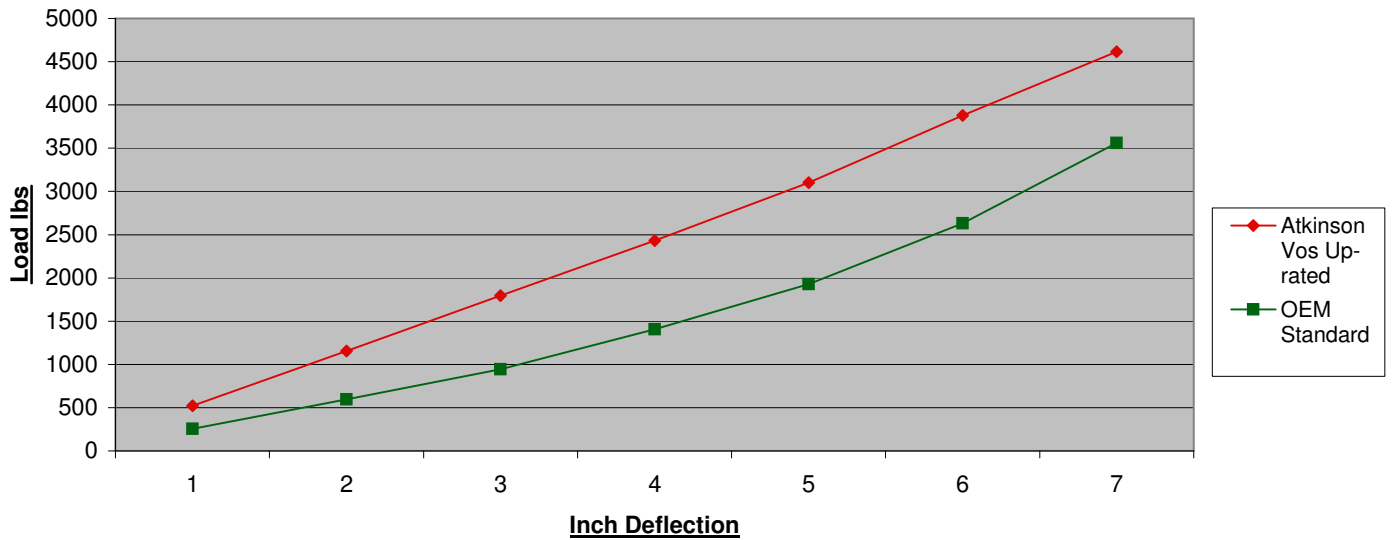

GREY SPRING 408-418 REAR

Atkinson Vos HD Springs 408/418 Rear v Standard Springs
Inches v Lbs

Atkinson Vos HD Springs 408/418 Rear v Standard Springs
Cm & Kg