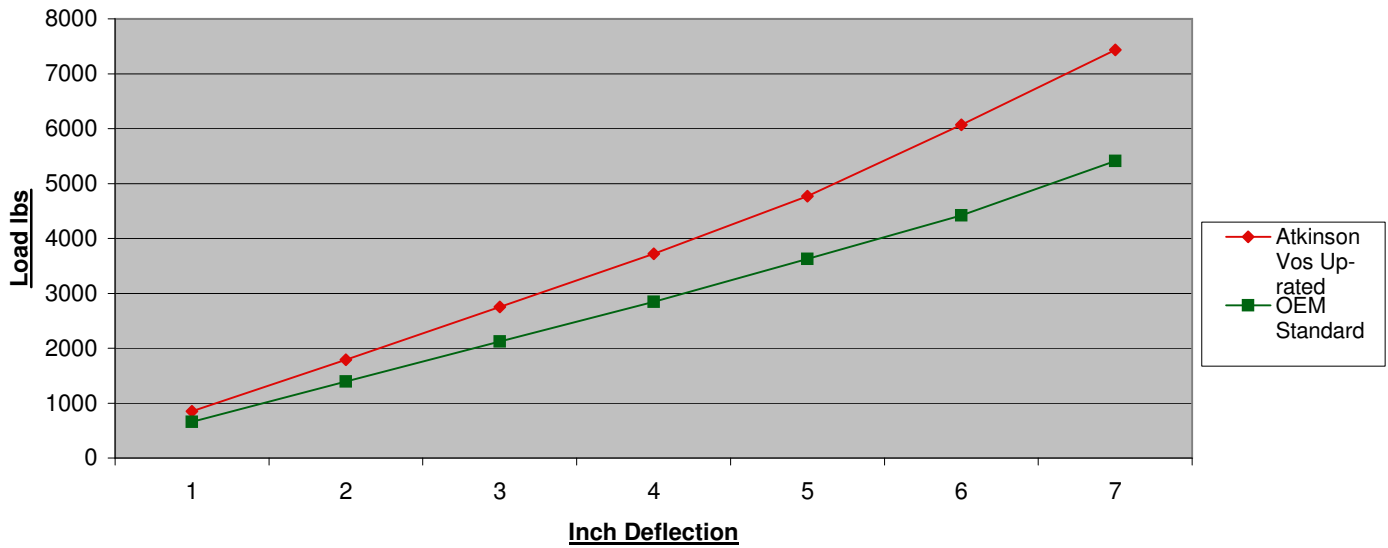

GREEN SPRING LARGE FRONT U1300 -U2450

Atkinson Vos HD Springs U1300 - U2450 Front v Standard Springs
Inches & Lbs

Atkinson Vos HD Springs U1300 - U2450 Front v Standard Springs
Cm & Kg